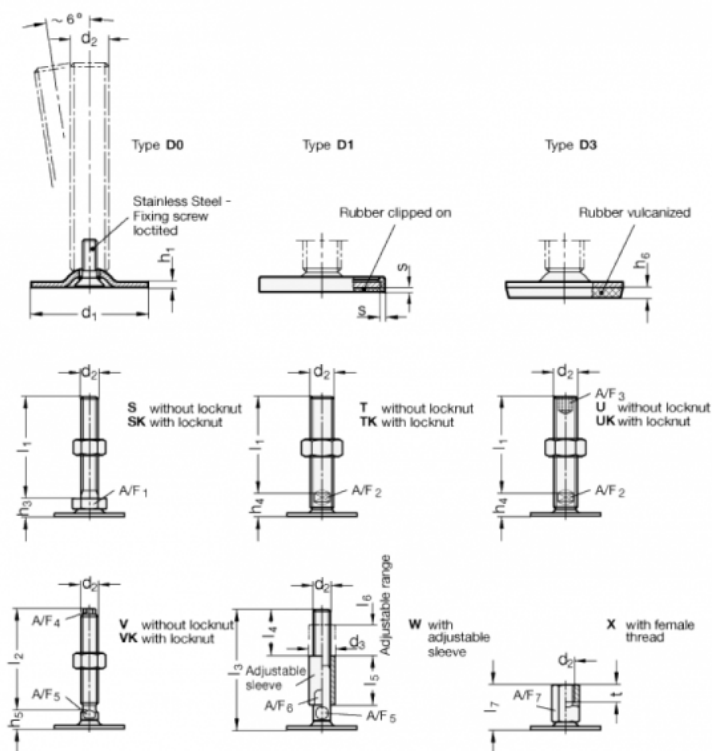

Article number: 204180M20125D3TK
 Description: E+G levelling foot
 GN 41-80-M20-125-D3-TK
 Note: TK With nut, Wrench flat at the bottom

Measures

- A/F2 = 15
- d1 = 80
- d2 = M20
- h1 = 3
- h4 = 18
- h6 = 5
- l1 = 125
- s =